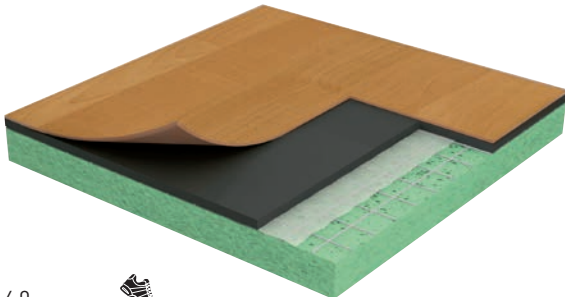

SAFER PLAY WITH IMPROVED CUSHIONING & DURABILITY

- REC 60 offers more cushioning as well as a thicker wearlayer, making it a great option for sports activities combined with some multipurpose activities
- 0.24" (6 mm) thick
- 0.06" (1.5 mm) thick vinyl wearlayer
- Comfort / Force Reduction: $\geq 27\%$ - $\leq 33\%$; meets ASTM F2772 Class 2
- Noise control management up to 19 dB
- Wood designs available in 86' 6" long rolls designed for standard gymnasium court sizes for fewer seams and better looking floors

REC 85

PUR Protect®