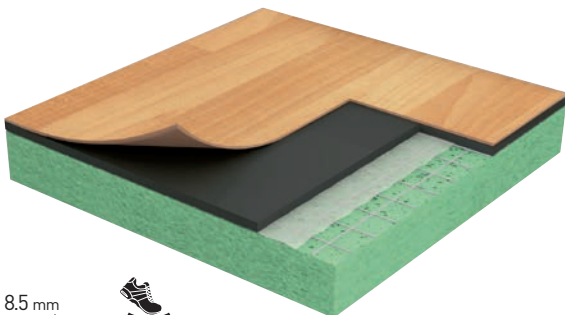

ACTIVITY-MINDED SAFETY, CUSHIONING & DURABILITY

- REC 85 brings a performance-oriented combination of force reduction and durability at the top of the Recreation range
- 0.33" (8.5 mm) thick
- 0.07" (1.8 mm) thick vinyl wearlayer
- Comfort / Force Reduction: $\geq 34\%$ - $\leq 45\%$; meets ASTM F2772 Class 3
- Noise control management up to 19 dB
- Ideal for gymnasiums as well as fitness areas
- Wood designs available in 86' 6" long rolls designed for standard gymnasium court sizes for fewer seams and better looking floors